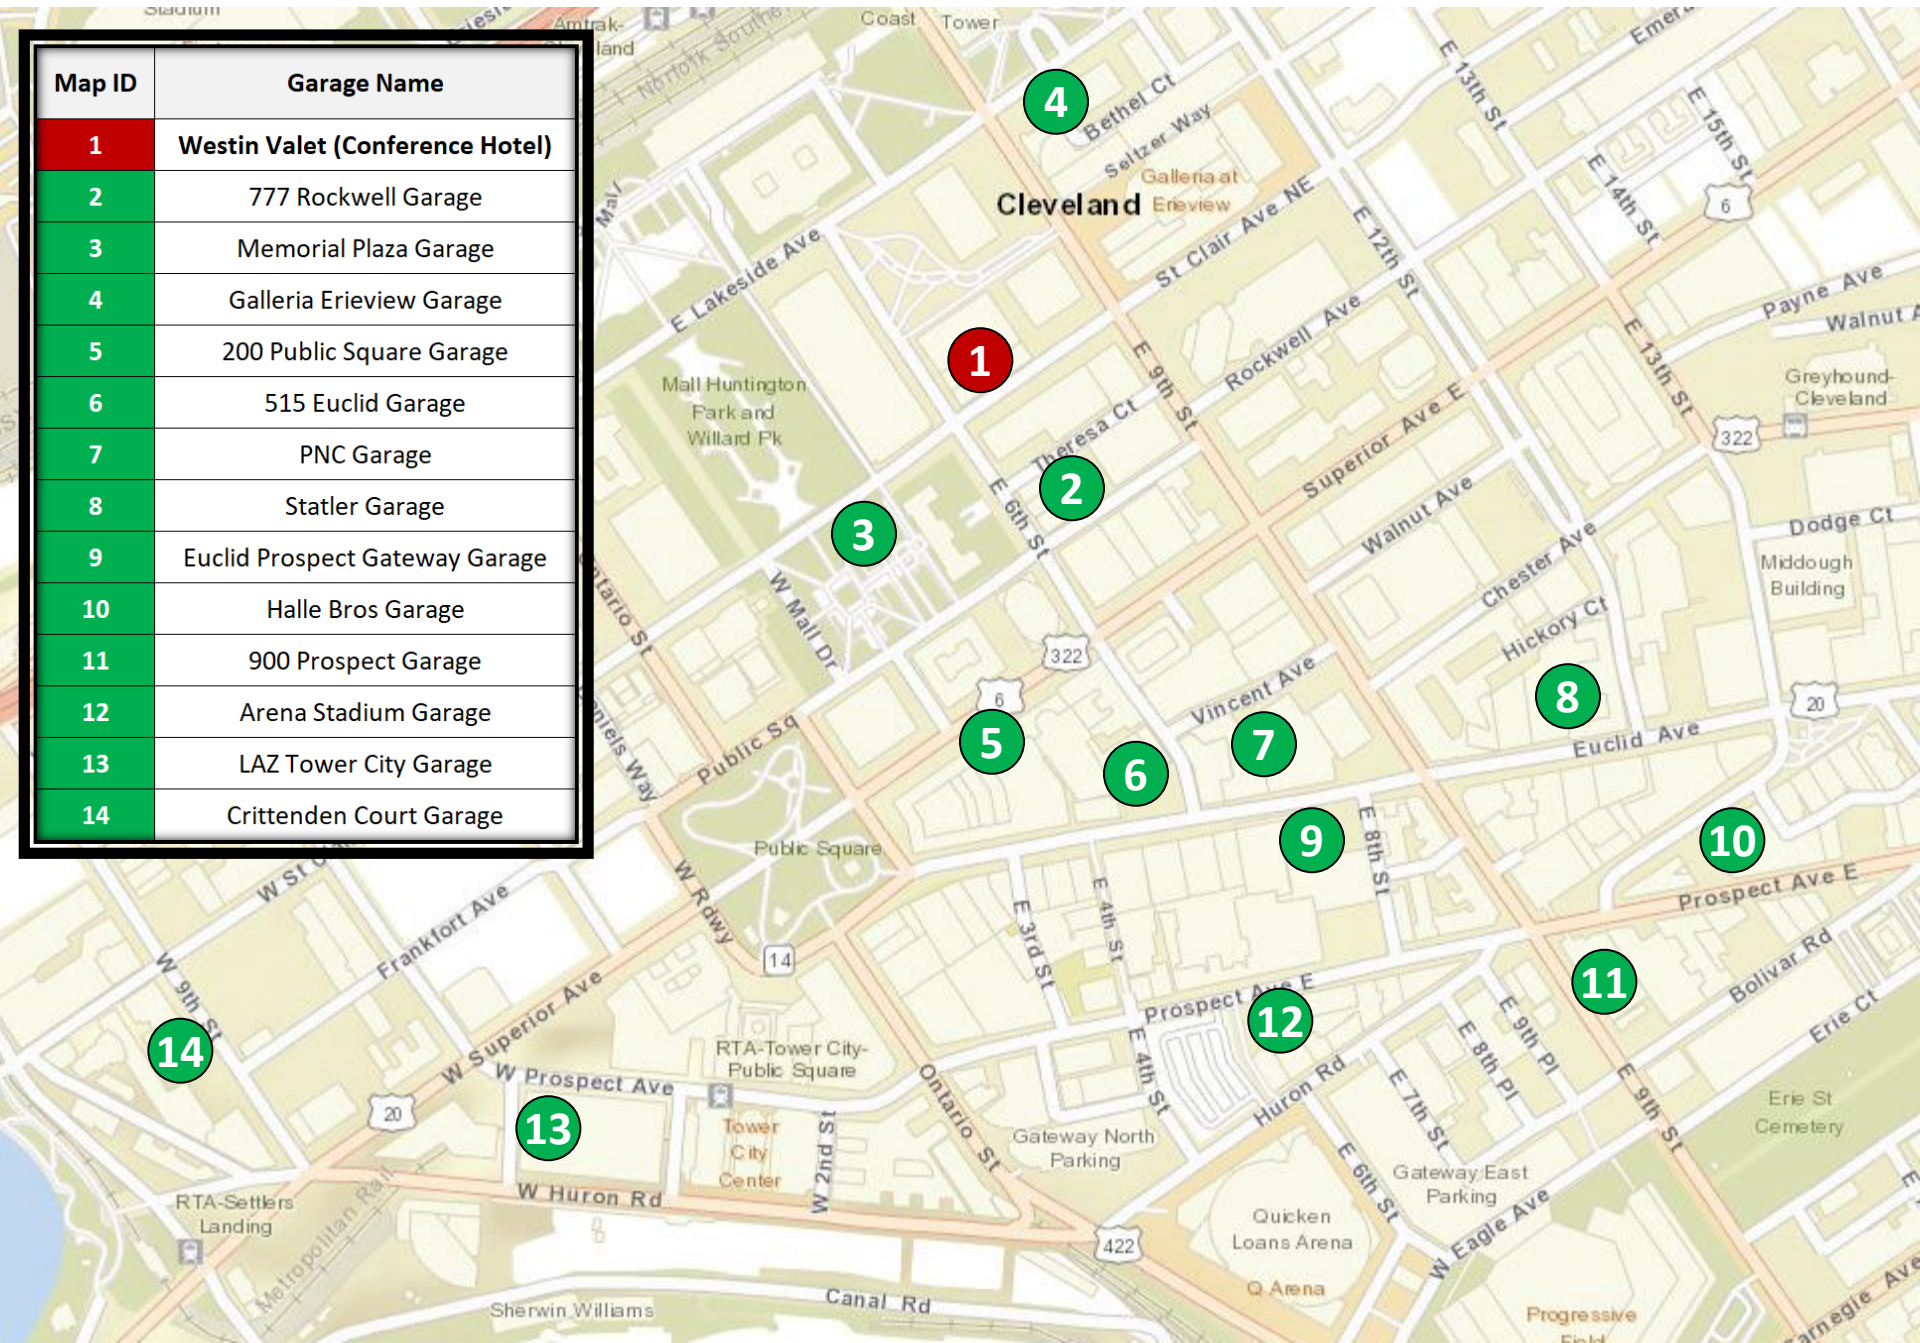

Downtown Cleveland Parking Locations

Map ID	Garage Name
1	Westin Valet (Conference Hotel)
2	777 Rockwell Garage
3	Memorial Plaza Garage
4	Galleria Erieview Garage
5	200 Public Square Garage
6	515 Euclid Garage
7	PNC Garage
8	Statler Garage
9	Euclid Prospect Gateway Garage
10	Halle Bros Garage
11	900 Prospect Garage
12	Arena Stadium Garage
13	LAZ Tower City Garage
14	Crittenden Court Garage

Downtown Cleveland Parking Rates

Map ID	Garage Name	Address	Daily Overnight Rate	In/Out Privileges?	Distance From Hotel	Open 24/7?	Accepts Credit Cards?
1	Westin Valet (Conference Hotel)	777 St. Clair Ave	\$24 (Discounted Conference Rate)	Y	-	X	X
2	777 Rockwell Garage	777 Rockwell Ave	\$16	N	0.10 miles	X	X
3	Memorial Plaza Garage	384 St. Clair Ave	\$22 (\$8 on Sat/Sun)	N	0.15 miles	X	X
4	Galleria Erieview Garage	1100 E. 10th Street (enter on Lakeside)	\$16	N	0.25 miles	X	X
5	200 Public Square Garage	320 Superior Ave	\$15	N	0.25 miles	X	X
6	515 Euclid Garage	515 Euclid Ave (enter on E. 6th)	\$15	N	0.25 miles	X	X
7	PNC Garage	850 Vincent Ave	\$13 (\$4 on Sat/Sun)	N	0.30 miles	X	X
8	Statler Garage	1101 Euclid Ave	\$9	N	0.50 miles	X	X
9	Euclid Prospect Gateway Garage	740 Euclid Ave	\$10 (\$6 on Sat/Sun)	N	0.35 miles	X	X
10	Halle Bros Garage	1030 Huron Rd	\$10	N	0.70 miles	X	X
11	900 Prospect Garage	900 Prospect Ave (enter on E. 9th)	\$15	N	0.50 miles	X	X
12	Arena Stadium Garage	630 Prospect Ave	\$12	N	0.50 miles	X	X
13	LAZ Tower City Garage	1591 W. 6th St	\$16	N	0.60 miles	X	X
14	Crittenden Court Garage	1390 W. 9th St	\$10	N	0.60 miles	X	X